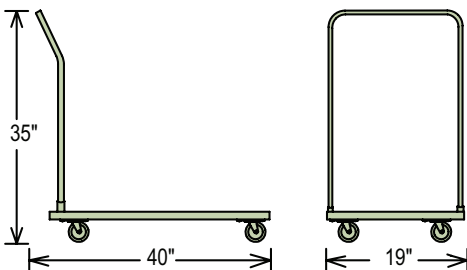

MODEL DY800

SPECS:

- Constructed of 11-gauge steel
- 7/8" round tubular handle and 4" polyolefin casters; 2 swivel
- Stacks up to 36 of the 800 Series
- Optional strap to tie down chairs during transport and storage - **MODEL DY800 STRAP**
- Black Powder Coated Steel

DIMENSIONS:

OVERALL: 35"H X 40"W X 19"D

National Public Seating