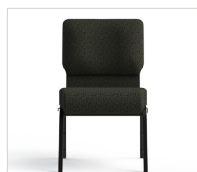

NEW!

Radius Comfort Back
(Top View)

Shown in DS 1002 Stone Blue
/ Antique Brown Frame

Summit Series

SS 7701-X

- 1 3" Cold Cured Foam Seat
- 2 Cold Cured Foam Back
- 3 Radius Comfort Back
- 4 Cutaway Back
- 1" Steel Frame - Legs
- 3/4" Steel Frame - Back
- 5 Steel Cross Members
- Fabric Card Pocket
- Plywood Seat (5/8") / Back (1/2")
- Lumbar Support
- Ganging - Standard
- Stafast T-Nuts Throughout (10X)
- Lifetime Warranty on Frame
- 15 Year Warranty on Cold Cured Foam
- 10 Year Warranty on Fabric

STOCKING COLORS

AW 19 - Charcoal

AW 29 - Espresso

AW 101 - Mixed Tan

Available September 2017 (Temporary)

DS 1002 - Stone Blue

DS 1007 - Stone Charcoal

Coming Soon