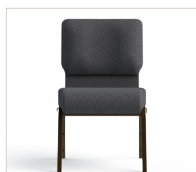

NEW!

Radius Comfort Back
(Top View)

Shown in DS 1002 Stone Blue
/ Antique Brown Frame

Summit Series

SS 7701-X

- 1 3" Cold Cured Foam Seat
- 2 Cold Cured Foam Back
- 3 Radius Comfort Back
- 4 Cutaway Back
- 1" Steel Frame - Legs
- 3/4" Steel Frame - Back
- 5 Steel Cross Members
- Fabric Card Pocket
- Plywood Seat (5/8") / Back (1/2")
- Lumbar Support
- Ganging - Standard
- Stafast T-Nuts Throughout (10X)
- Lifetime Warranty on Frame
- 15 Year Warranty on Cold Cured Foam
- 10 Year Warranty on Fabric

STOCKING COLORS

AW 19 - Charcoal

AW 29 - Espresso

AW 101 - Mixed Tan

Available September 2017 (Temporary)

DS 1002 - Stone Blue

DS 1007 - Stone Charcoal

Coming Soon